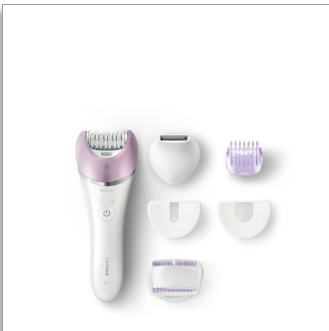

Philips Satinelle Advanced  
Wet & dry epilator

For legs, body and face

5 accessories  
Cordless and rechargeable  
S-shaped handle design

BRE632/00

## Firmly grips even fine hairs

Easy to steer for effortless long lasting results

The S-shaped handle helps steer all over the body. The widest head with ceramic discs epilates close to the skin to grasp even fine hairs for quick and long lasting results. Wet & dry use with 5 accessories for personalized beauty routine.

### Easy and effortless usage

- S-shaped handle for easy maneuverability on all body areas
- Wet & dry for use in bath or shower
- Unique light ensures you don't miss fine hairs

### Facial and delicate area cap

For more gentleness in all different body areas it includes a facial area cap to easily remove unwanted facial hairs and a delicate area cap for hair from underarm and bikini