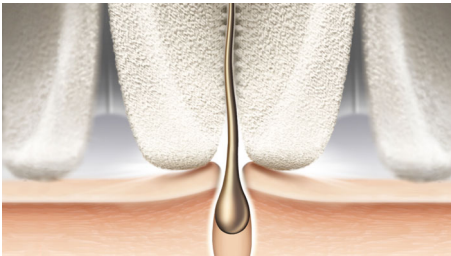

## Firmly grips even fine hairs

Easy to steer for effortless long lasting results

The S-shaped handle helps steer all over the body. The widest head with ceramic discs epilates close to the skin to grasp even fine hairs for quick and long lasting results. Wet & dry use with 5 accessories for personalized beauty routine.

### Thorough results

- Epilation head of unique ceramic material for better grip
- Extra wide epilator head
- Patented epilation system
- Always use at a 90 degree angle for the best performance

### S-shaped handle design

The ergonomic handle is easy to hold and steer for maximum control and optimal reach on all body areas.

### Micro ridged ceramic discs

Our epilator head is unique in being made from a rough ceramic material that grabs hair firmly, even fine hairs won't slip from its grip.