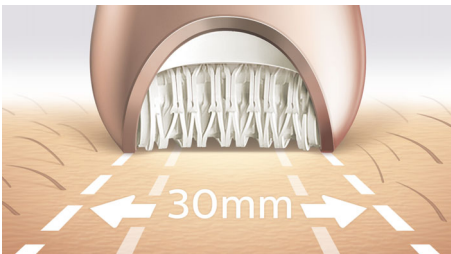

### Thorough results

- Epilation head of unique ceramic material for better grip
- Extra wide epilator head
- Patented epilation system
- Always use at a 90 degree angle for the best performance

### S-shaped handle design

The ergonomic handle is easy to hold and steer for maximum control and optimal reach on all body areas.

### Micro ridged ceramic discs

Our epilator head is unique in being made from a rough ceramic material that grabs hair firmly, even fine hairs won't slip from its grip.

### Extra wide epilator head

Extra wide epilator head covers more skin with every stroke for faster hair removal.